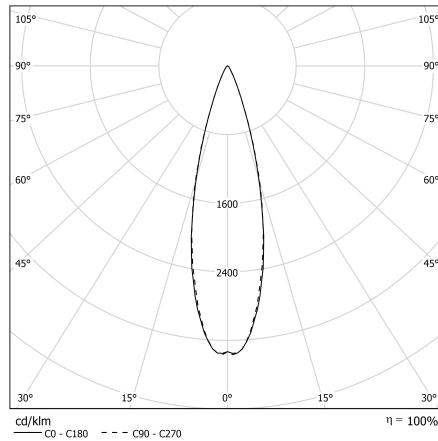

# HALL LED GROUND MEDIUM ACCENT LIGHT

In-ground outdoor recessed installations.

CODE		FLUX	SIZE	CERTIFICATIONS
38AL13K380TM67	13W 80° 3000K	1495lm	175mm	   

## Optics

Internal polymetacrilate lens.  
CUT OFF > 30°.