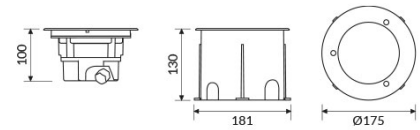

# HALL LED GROUND MEDIUM ACCENT LIGHT

In-ground outdoor recessed installations.

CODE		FLUX	SIZE	CERTIFICATIONS
38AL13K380TM67	13W 80° 3000K	1495lm	175mm	   

## Optics

Internal polymetacrilate lens.  
CUT OFF > 30°.